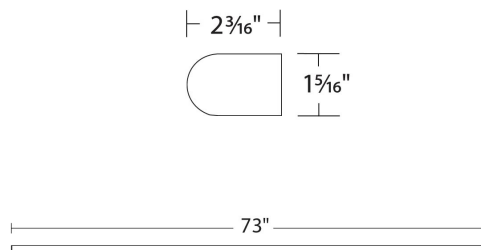

Fixture Type: _____

Catalog Number: _____

Project: _____

Location: _____

Nightstick Bathroom Sconce 3000K

Model & Size	Color Temp & CRI	Finish	Watt	LED Lumens	Delivered Lumens	Title 24
WS-35873 73"	3000K 90	AL Brushed Aluminum	64W	4912	3031	Yes
	3000K 90	WT White	64W	4912	3031	Yes

Example: **WS-35873-AL**

DESCRIPTION

A slender bar of light available in a variety of lengths from very short (1.5 feet) to very long (over 8 feet) gives you multiple mounting options for a clean and consistent lighting scheme no matter the size of your environment.

FEATURES

- Multiple sizes to meet numerous applications
- Decorative plate to cover up to a standard 4" junction box is included
- ACLED driverless technology
- 5 year warranty

SPECIFICATIONS

Color Temp:	3000K
Input:	120 VAC, 50/60Hz
CRI:	90
Dimming:	ELV: 100 - 10%
Rated Life:	54000 Hours
Mounting:	Can be mounted on ceiling or wall in all orientations
Standards:	ETL, cETL, Title 24 JA8-2016 Compliant Damp Location Listed
Construction:	Aluminum hardware with co-extruded acrylic diffuser

FINISHES

LINE DRAWING

WS-35873