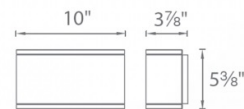

FEATURES

- Title 24 may not be available for all finishes, check for availability
- Driver concealed within the fixture
- 5 year warranty

SPECIFICATIONS

Construction:	Die-cast Aluminum
Power:	30W, 16W
Input:	120-277 VAC, 50/60Hz
Dimming:	ELV: 100-15%, 0-10V: 100-10%
Light Source:	Integrated LED
Rated Life:	70000 Hours
Mounting:	Mounts directly to junction box, Can be mounted on wall in all orientations
Finish:	Electrostatically Powder Coated White, Brushed Aluminum, Black, Bronze, Graphite
Operating Temp:	-40°F to 122°F (-40°C to 50°C)
Standards:	UL, cUL, Wet Location Listed, IP65, ADA, Title 24 JA8-2016 Compliant

FINISHES

LINE DRAWING

WS-W2609

WS-W2610