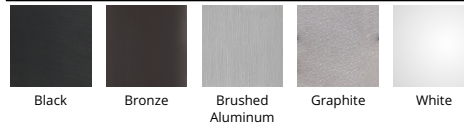

FINISHES

LINE DRAWING