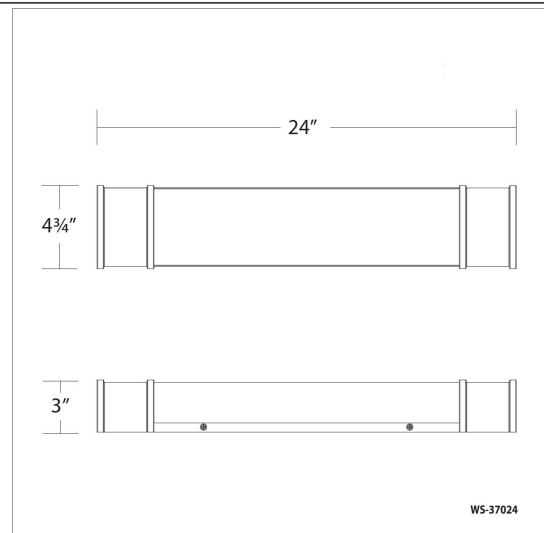

Fixture Type: _____

Catalog Number: _____

Project: _____

Location: _____

Mercer Wall Sconce 3000K

Model & Size	Color Temp & CRI	Finish	Watt	LED Lumens	Delivered Lumens	Title 24
WS-37024 24"	3000K 90	AB Aged Brass	32W	2636	1359	YES
	3000K 90	BN Brushed Nickel	32W	2636	1359	YES

Example: **WS-37024-AB**

DESCRIPTION

Classic design elegantly finished. Opal glass shade provides diffused illumination.

FEATURES

- ACLED driverless technology
- 5 Year warranty

SPECIFICATIONS

Color Temp:	3000K
Input:	120 VAC, 50/60Hz
CRI:	90
Dimming:	ELV: 100-10%
Rated Life:	54000 Hours, 84000 Hours
Mounting:	Can be mounted on wall in all orientations
Standards:	ETL, cETL, Title 24: 2019 Damp Location Listed
Construction:	Aluminum hardware with glass diffuser

FINISHES

Aged Brass

Brushed Nickel

LINE DRAWING

WS-37024