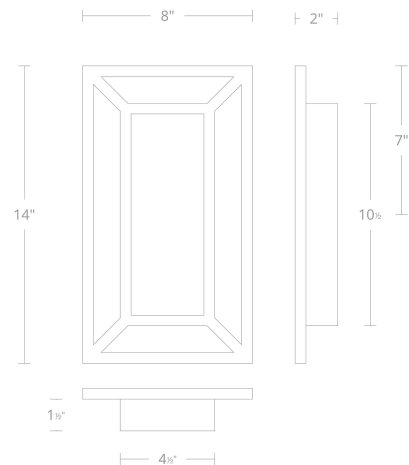

LINE DRAWING: