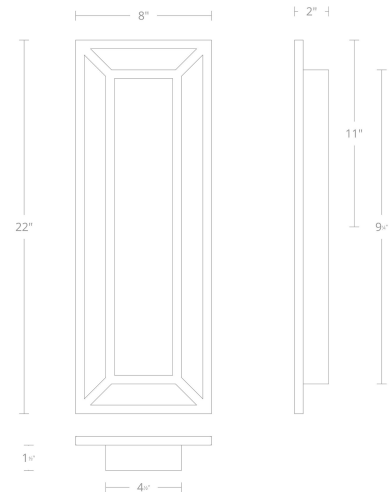

Tate

Outdoor Wall Sconce 3000K

Model & Size	Color Temp & CRI	Finish	Watt	LED Lumens	Delivered Lumens
WS-W69222 22"	3000K 90	BK Black	32W	2400	943

Example: **WS-W69222-BK**

For custom requests please contact customs@wacighting.com

FINISHES:

Black

LINE DRAWING:

WS-W69222