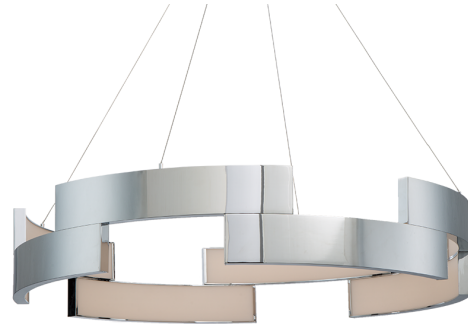

Fixture Type: _____

Catalog Number: _____

Project: _____

Location: _____

Trap

Pendant 3000K

Model & Size	Color Temp & CRI	Finish	Watt	LED Lumens	Delivered Lumens	Title 24
PD-95838 38"	3000K 90	BK Black	79W	5580	4293	Yes
	3000K 90	CH Chrome	79W	5580	4293	Yes
	3000K 90	WT White	79W	5580	4293	Yes

Example: **PD-95838-BK**

DESCRIPTION

Futuristic design meets top-tier technology in this artful pendant, where cutting-edge LED light radiates inside terraced bands finished in black, chrome or white.

FEATURES

- Thin coated-shield wiring for clean look
- Can be mounted on a sloped ceiling
- Driver concealed within the canopy
- 5 year warranty

SPECIFICATIONS

Color Temp:	3000K
Input:	120-277 VAC, 50/60Hz
CRI:	90
Dimming:	ELV: 100 - 10%, 0-10V: 100 - 5%
Rated Life:	50000 Hours
Mounting:	Heavy gauge retention clips support trim firmly. Safety cabling standard.
Standards:	ETL, cETL, Title 24 JA8-2016 Compliant Damp Location Listed
Construction:	Aluminum body with PC diffuser