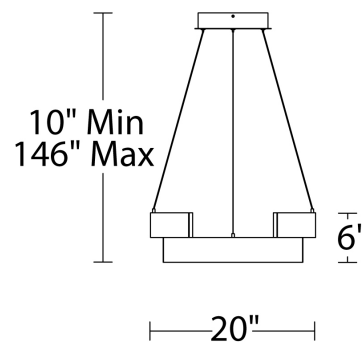

Fixture Type: _____

Catalog Number: _____

Project: _____

Location: _____

Trap Pendant 3000K

Model & Size	Color Temp & CRI	Finish	Watt	LED Lumens	Delivered Lumens	Title 24
PD-95820 20"	3000K 90	BK Black	35W	2488	1914	Yes
	3000K 90	CH Chrome	35W	2488	1914	Yes
	3000K 90	WT White	35W	2488	1914	Yes

Example: **PD-95820-BK**

DESCRIPTION

Futuristic design meets top-tier technology in this artful pendant, where cutting-edge LED light radiates inside terraced bands finished in black, chrome or white.

FEATURES

- Thin coated-shield wiring for clean look
- Can be mounted on a sloped ceiling
- Driver concealed within the canopy
- 5 year warranty

SPECIFICATIONS

Color Temp:	3000K
Input:	120-277 VAC, 50/60Hz
CRI:	90
Dimming:	ELV: 100 - 10%, 0-10V: 100 - 5%
Rated Life:	50000 Hours
Mounting:	Heavy gauge retention clips support trim firmly. Safety cabling standard.
Standards:	ETL, cETL, Title 24 JA8-2016 Compliant Damp Location Listed
Construction:	Aluminum body with PC diffuser

FINISHES

LINE DRAWING

PD-95820