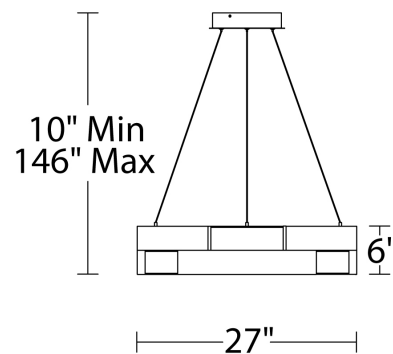

FINISHES

LINE DRAWING

PD-95827

Fixture Type: _____

Catalog Number: _____

Project: _____

Location: _____

Trap