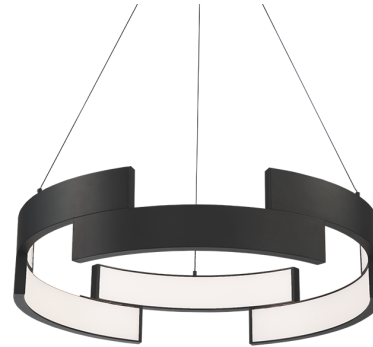

Example: **PD-95820-BK**

DESCRIPTION

Futuristic design meets top-tier technology in this artful pendant, where cutting-edge LED light radiates inside terraced bands finished in black, chrome or white.

FEATURES

- Thin coated-shield wiring for clean look
- Can be mounted on a sloped ceiling
- Driver concealed within the canopy
- 5 year warranty

SPECIFICATIONS

Color Temp:	3000K
Input:	120-277 VAC, 50/60Hz
CRI:	90
Dimming:	ELV: 100 - 10%, 0-10V: 100 - 5%
Rated Life:	50000 Hours
Mounting:	Heavy gauge retention clips support trim firmly. Safety cabling standard.
Standards:	ETL, cETL, Title 24 JA8-2016 Compliant Damp Location Listed
Construction:	Aluminum body with PC diffuser

Example: **PD-95827-BK**

DESCRIPTION

Futuristic design meets top-tier technology in this artful pendant, where cutting-edge LED light radiates inside terraced bands finished in black, chrome or white.

FEATURES