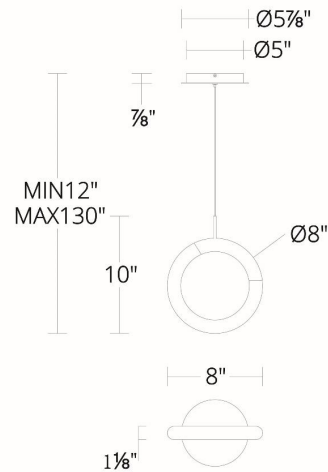

Fixture Type: _____

Catalog Number: _____

Project: _____

Location: _____

Ringlet

Mini Pendant 3000K

| Model & Size | Color Temp | Finish | LED Watts | LED Lumens | Delivered Lumens |
|--------------|------------|---------------|-----------|------------|------------------|
| PD-27308 8" | 3000K | AB Aged Brass | 7W | 285 | 226 |

SPECIFICATIONS

| | |
|---------------|----------------------------------|
| Color Temp: | 3000K |
| Input: | 120/277 VAC,50/60Hz |
| CRI: | 90 |
| Dimming: | ELV: % |
| Rated Life: | 50000 Hours |
| Standards: | ETL, cETL |
| | Damp Location Listed |
| Construction: | Metal body with acrylic diffuser |

FINISHES:

Aged Brass

LINE DRAWING:

PD-27308