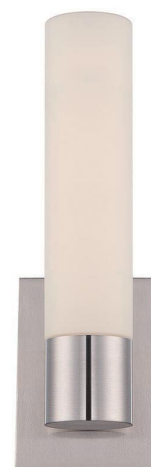

Fixture Type: _____

Catalog Number: _____

Project: _____

Location: _____

Elementum Bathroom Sconce 2700K

Model & Size	Color Temp & CRI	Finish	Watt	LED Lumens	Delivered Lumens	Title 24
WS-7213 13"	2700K 90	BN Brushed Nickel	15.5W	1118	856	Yes
	2700K 90	BR Brushed Brass	15.5W	1118	856	Yes
	2700K 90	CH Chrome	15.5W	1118	856	Yes

Example: **WS-7213-BN**

- For 277V special order, add an "F" before the finish: WS-7230F-30-BN
- For alternate color temperature, special order adding -27 or -35: WS-7230F-30-BN

DESCRIPTION

Updated with a warm brass finish, Elementum brings unparalleled task lighting into your bathroom, whether mounted vertically on either side of the mirror or above a vanity mirror for a flattering diffuse illumination.

FEATURES

- A streamlined luminaire sealed to meet healthcare facility requirements
- 13" can only be mounted vertically
- Title 24 may not be available for all finishes, check for availability
- ACLED driverless technology
- 5 year warranty

SPECIFICATIONS

Color Temp:	2700K
Input:	120 VAC, 50/60Hz
CRI:	90
Dimming:	ELV: 100 - 10%
Rated Life:	80000 Hours
Mounting:	Can be mounted on wall in all orientations
Standards:	ETL, cETL, IP65, Title 24 JA8-2016 Compliant Wet Location Listed
Construction:	Aluminum hardware with mouth blown etched glass diffuser

REPLACEMENT PARTS

RPL-GLA-7213 - Glass for WS-7213