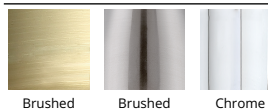

FINISHES

LINE DRAWING