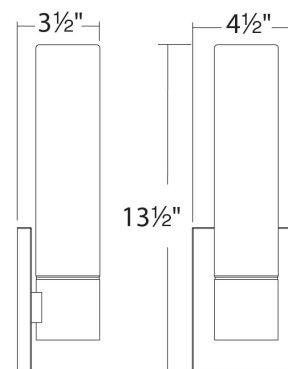

REPLACEMENT PARTS

RPL-GLA-7213 - Glass for WS-7213

FINISHES

LINE DRAWING

WS-7213

Fixture Type: _____

Catalog Number: _____

Project: _____