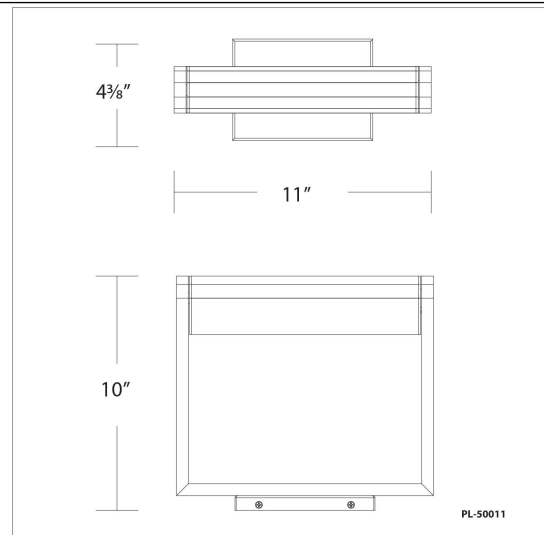

Fixture Type: _____

Catalog Number: _____

Project: _____

Location: _____

Kent Swing Arm 3000K

Model & Size	Color Temp & CRI	Watt	Voltage	LED Lumens	Delivered Lumens	Finish
PL-50011 11"	3000K 90	8W	120 VAC	600	287	AB Aged Brass BK Black BN Brushed Nickel

Example: **PL-50011-AB**

DESCRIPTION

Influential and substantial. Showcase artwork or bookcases with stylish LED illumination.

FEATURES

- Light source is 180 degrees rotatable
- ACLED driverless technology
- 5 Year warranty

SPECIFICATIONS

Color Temp:	3000K
Input:	120 VAC, 50/60Hz
CRI:	90
Dimming:	ELV: 100-10%
Rated Life:	54000 Hours
Standards:	ETL, cETL Damp Location Listed
Construction:	Aluminum hardware with acrylic diffuser

FINISHES

Aged Brass   Black   Brushed Nickel

LINE DRAWING