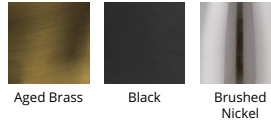

FINISHES

Aged Brass Black Brushed Nickel

LINE DRAWING

Fixture Type: _____

Catalog Number: _____

Project: _____

Location: _____

Kent Swing Arm 3000K

Model & Size	Color Temp & CRI	Watt	Voltage	LED Lumens	Delivered Lumens	Finish
PL-50017 17"	3000K 90	12W	120 VAC	1000	479	AB Aged Brass BK Black BN Brushed Nickel

Example: **PL-50017-AB**

DESCRIPTION

Influential and substantial. Showcase artwork or bookcases with stylish LED illumination.

FINISHES

LINE DRAWING

Fixture Type: _____

Catalog Number: _____

Project: _____

Location: _____

Kent Swing Arm 3000K

Model & Size	Color Temp & CRI	Watt	Voltage	LED Lumens	Delivered Lumens	Finish
PL-50023 23"	3000K 90	18W	120 VAC	1400	792	AB Aged Brass BK Black BN Brushed Nickel