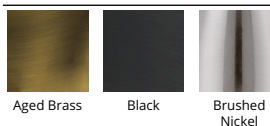

FINISHES

Aged Brass Black Brushed Nickel

LINE DRAWING

Fixture Type: _____

Catalog Number: _____

Project: _____

Location: _____

Kent Swing Arm 3000K

FINISHES

LINE DRAWING

Fixture Type: _____

Catalog Number: _____

Project: _____

Location: _____

Kent Swing Arm 3000K

Model & Size	Color Temp & CRI	Watt	Voltage	LED Lumens	Delivered Lumens	Finish
PL-50023 23"	3000K 90	18W	120 VAC	1400	792	AB Aged Brass BK Black BN Brushed Nickel

FINISHES

Aged Brass

Black

Brushed Nickel

LINE DRAWING