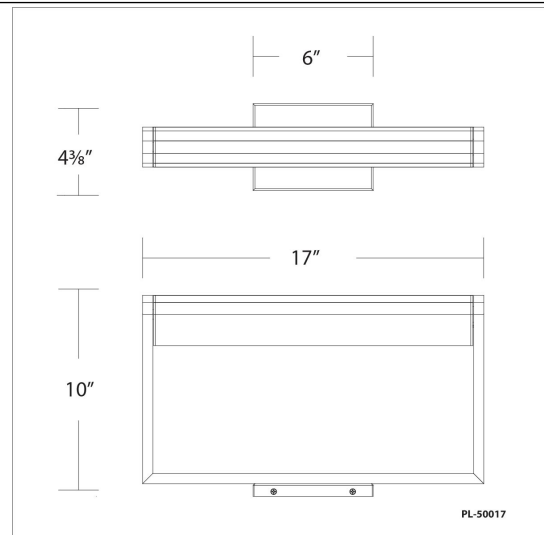

Fixture Type: _____

Catalog Number: _____

Project: _____

Location: _____

Kent Swing Arm 3000K

Model & Size	Color Temp & CRI	Watt	Voltage	LED Lumens	Delivered Lumens	Finish
PL-50017 17"	3000K 90	12W	120 VAC	1000	479	AB Aged Brass BK Black BN Brushed Nickel

Example: **PL-50017-AB**

DESCRIPTION

Influential and substantial. Showcase artwork or bookcases with stylish LED illumination.

FEATURES

- Light source is 180 degrees rotatable
- ACLED driverless technology
- 5 Year warranty

SPECIFICATIONS

Color Temp:	3000K
Input:	120 VAC, 50/60Hz
CRI:	90
Dimming:	ELV: 100-10%
Rated Life:	54000 Hours
Standards:	ETL, cETL Damp Location Listed
Construction:	Aluminum hardware with acrylic diffuser

FINISHES

LINE DRAWING