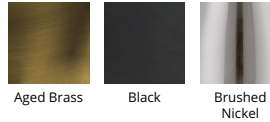

Fixture Type: _____

Catalog Number: _____

Project: _____

Location: _____

Kent Swing Arm 3000K

Model & Size	Color Temp & CRI	Watt	Voltage	LED Lumens	Delivered Lumens	Finish
PL-50011 11"	3000K 90	8W	120 VAC	600	287	AB Aged Brass BK Black BN Brushed Nickel

Example: **PL-50011-AB**

DESCRIPTION

Influential and substantial. Showcase artwork or bookcases with stylish LED illumination.

FEATURES

- Light source is 180 degrees rotatable
- ACLED driverless technology
- 5 Year warranty

FINISHES

Aged Brass Black Brushed Nickel

LINE DRAWING

Fixture Type: _____

Catalog Number: _____

Project: _____

Location: _____

Kent Swing Arm 3000K