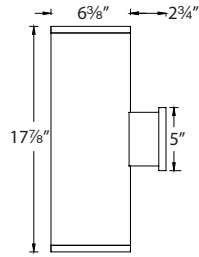

## 6" Extended Single LED Wall Mount

Fixture Type:

Catalog Number:

Project:

Location: