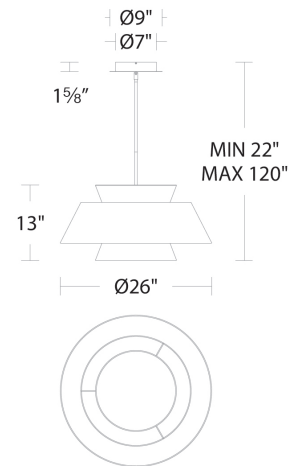

Fixture Type: _____

Catalog Number: _____

Project: _____

Location: _____

Rockabilly Pendant 3000K

| Model & Size | Color Temp & CRI | Watt | LED Lumens | Delivered Lumens | Finish |
|--------------|------------------|------|------------|------------------|----------|
| PD-75126 26" | 3000K 90 | 25W | 2350 | 874 | BK Black |

Example: **PD-75126-BK**

DESCRIPTION

Retro mid-century modern fashion statement.

FEATURES

- Dual color fabric shade
- Downlight illumination with acrylic diffuser
- Three 12" and one 6" downrods included (additional downrods available)
- Quick spin-on canopy design with minimal hardware for easy installation
- Can be mounted on slope ceiling
- Driver concealed within the canopy
- 5 year warranty

REPLACEMENT PARTS

- RPL-ROD-IN06-BK-01 - Rod
- RPL-ROD-IN12-BK-01 - Rod
- RPL-ROD-IN06-BK-01 - 6" rod - BK finish
- RPL-ROD-IN12-BK-01 - 12" rod - BK finish

FINISHES

Black

LINE DRAWING

PD-75126