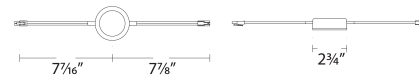

FINISHES:

LINE DRAWING

WAC LIGHTING

120V 3-CCT Puck Light

Undercabinet Task Luminaire

Model	Color Temp & CRI	Finish	Lumens
HR-AC73 120 VAC - Puck Light Kit- 2 Double Wire Lights, 1 Single Wire Lights, and Cord	2700K/3000K/3500K - 90	BK Black BN Brushed Nickel WT White	290 X 3