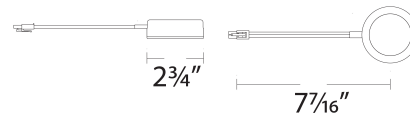

WAC LIGHTING

120V 3-CCT Puck Light

Undercabinet Task Luminaire

Model	Color Temp & CRI	Finish	Lumens
HR-AC71 120 VAC - 1 Single Wired Puck Light w/ Cord	2700K/3000K/3500K - 90	BK Black BN Brushed Nickel WT White	290

Fixture Type: _____
Catalog Number: _____
Project: _____
Location: _____

Example: **HR-AC71-CS-WT**

For custom requests please contact customs@wacighting.com

FEATURES

- 3-CCT Switchable between 2700K and 3500K
- Integrated LED
- Recessed or surface mounting
- Quick and easy installation
- Link up to 20 puck lights per run
- WT finish: Prevents microbial growth on the surface of the fixture
- ACLED driverless technology
- 5 year warranty

SPECIFICATIONS

Color Temp:	2700K/3000K/3500K
Input:	120 VAC, 50/60Hz
CRI	90
Dimming:	ELV: 100-10%
Rated Life:	50,000 Hours
Standards:	ETL, cETL, Title 24 JA8 Compliant, Damp Location Listed
Construction	Die-cast aluminum with Acrylic Diffuser

FINISHES:

LINE DRAWING