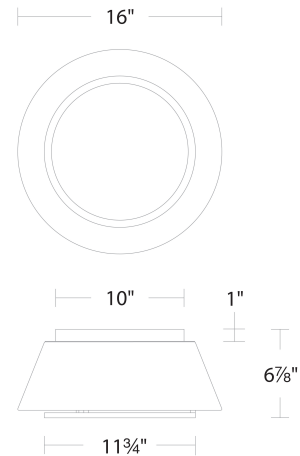

FINISHES

LINE DRAWING