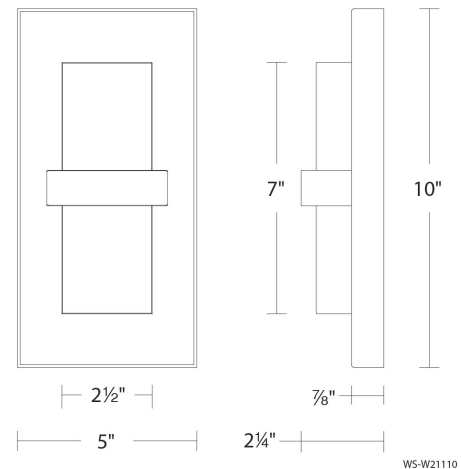

LINE DRAWING