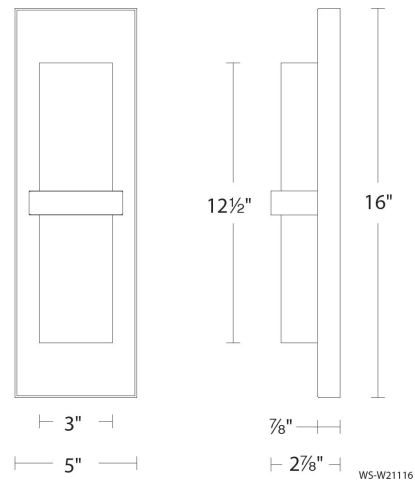

LINE DRAWING