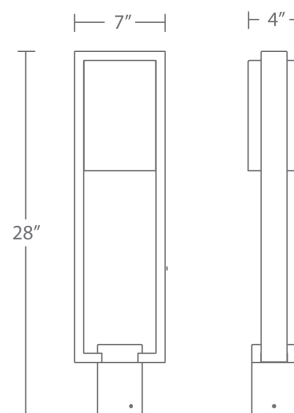

FINISHES

Black

LINE DRAWING

PM-W15928