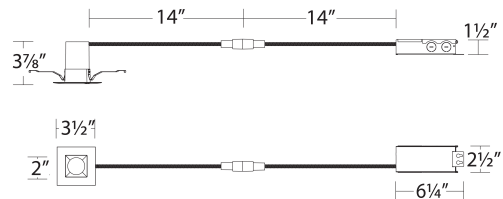

### SPECIFICATIONS

<b>Construction:</b>	Die-cast Aluminum with 20-gauge Cold Rolled Steel Driver Box
<b>Power:</b>	9W
<b>Input:</b>	120-277 VAC, 50/60Hz
<b>Dimming:</b>	TRIAC: 100-5%, ELV: 100-10%
<b>Light Source:</b>	Integrated LED
<b>Lens:</b>	Frosted TIR lens
<b>Rated Life:</b>	50000 Hours
<b>Mounting:</b>	Heavy gauge retention clips secures fixture to ceiling
<b>Cut Out:</b>	3"
<b>Finish:</b>	Electrostatically Powder Coated White
<b>Ceiling Thickness:</b>	1/2" - 1 1/2"
<b>Operating Temp:</b>	-4°F to 104°F (-20°C to 40°C)
<b>Standards:</b>	ETL, cETL, Wet Location Listed, Energy Star 2.0, Title 24 JA8-2016 Compliant, IC, Airtight

### LINE DRAWING