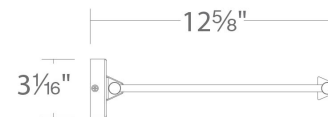

PL-LED34-30