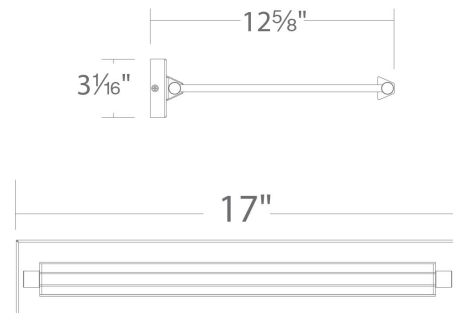

LINE DRAWING

PL-LED17-30