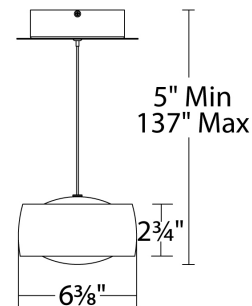

Fixture Type: _____

Catalog Number: _____

Project: _____

Location: _____

Tic Toc

Pendant 3000K

Model & Size	Color Temp & CRI	Watt	LED Lumens	Delivered Lumens	Finish
PD-37806 6"	3000K 80	15W	1198	684	AL Brushed Aluminum

FEATURES

- Can be mounted on a sloped ceiling
- Thin powered aircraft cable provides an ultra-clean look
- Up and down illumination
- Driver concealed within the canopy
- 5 year warranty

SPECIFICATIONS

Color Temp:	3000K
Input:	120 VAC, 50/60Hz
CRI:	80
Dimming:	ELV: 100 - 10%
Rated Life:	54000 Hours
Mounting:	Heavy gauge retention clips support trim firmly. Safety cabling standard.
Standards:	ETL, cETL Damp Location Listed
Construction:	Aluminum body with PC diffuser

FINISHES

Brushed
Aluminum

LINE DRAWING

PD-37806

Fixture Type: _____

Catalog Number: _____

Project: _____

Location: _____