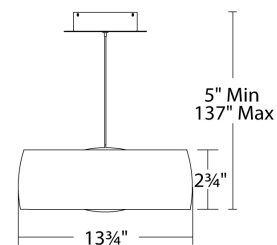

FEATURES

- Can be mounted on a sloped ceiling
- Thin powered aircraft cable provides an ultra-clean look
- Up and down illumination
- Driver concealed within the canopy
- 5 year warranty

SPECIFICATIONS

Color Temp:	3000K
Input:	120 VAC, 50/60Hz
CRI:	80
Dimming:	ELV: 100 - 10%
Rated Life:	54000 Hours
Mounting:	Heavy gauge retention clips support trim firmly. Safety cabling standard.
Standards:	ETL, cETL Damp Location Listed
Construction:	Aluminum body with PC diffuser

FINISHES

Brushed Aluminum

LINE DRAWING

PD-37814