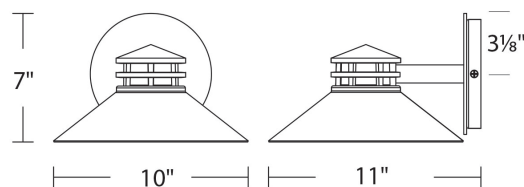

FINISHES

LINE DRAWING