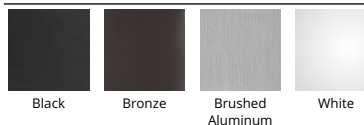

FINISHES

LINE DRAWING