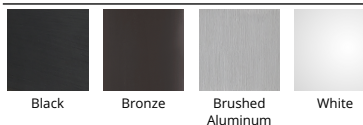

FINISHES

LINE DRAWING