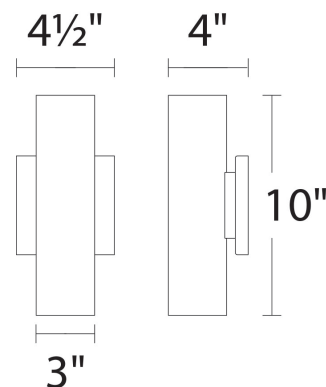

FINISHES

LINE DRAWING

WS-W36610