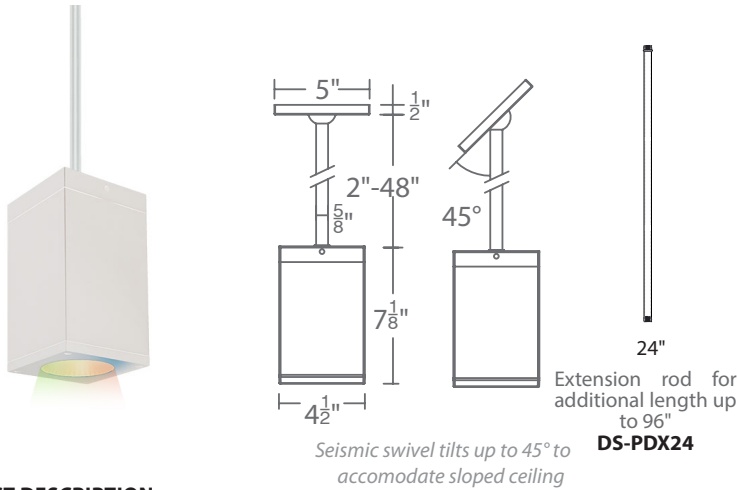

CUBE ARCHITECTURAL DC-PD05(CC) WAC LIGHTING

Color Changing LED Pendants Responsible Lighting®

Fixture Type:

Catalog Number:

Project: _____

Location: _____

DS-PDX24

PRODUCT DESCRIPTION

The latest LED, Bluetooth, and DMX technology for precise color selection in an appealing cylindrical profile. Perfect for accent and wall wash lighting. Available in various light distribution and beam angle options.

FEATURES

- High performance LED pendant light
- Includes 45° swivel canopy and two field cuttable 24" rods
- Rods extendable up to 96" using DS-PDX24 accessory
- Solid die cast aluminum construction
- Full color gamut control through gradients of saturated colors from 1-100%
- Tunable White (CCT) Range: 1650-8000K
- Bluetooth control via ilumenight™ iOS App.
- 5 year warranty

SPECIFICATIONS

1. **Input:** Universal voltage 120V - 277VAC, 50/60Hz
   Controls: DMX512, Bluetooth v4.0. Configured with ilumenight™ iOS App
   Dimming: 100%-1% in CCT & Color via DMX or Bluetooth control.
   Light Source: High Output 2 Step Mac Ellipse Module, 90+ CRI
   Rated life of 50,000 hours at L70
   Finish: Electrostatically powder coated, white, black, bronze and graphite
   Standards: IP65 rated, UL & cUL wet location listed
   Operating Temperature: -13°F to 122°F (-25°C to 50°C)

Diameter	Power	Beam	Delivered Lumens at 3000K	CBCP at 3000K	Color Temp	Finish
DC-PD05	5"	31W	S 15°	735	6177	CC Color Changing
			N 25°	645	1951	
			F 30°	620	1386	
						BK Black WT White BZ Bronze GH Graphite

DC-PD05-_____-CC-_____
Example: DC-PD05-S-CC-GH

wacighting.com
Phone (800) 526.2588
Fax (800) 526.2585

Headquarters/Eastern Distribution Center
44 Harbor Park Drive
Port Washington, NY 11050

Central Distribution Center
1600 Distribution Ct
Lithia Springs, GA 30122

Western Distribution Center
1750 Archibald Avenue
Ontario, CA 91760