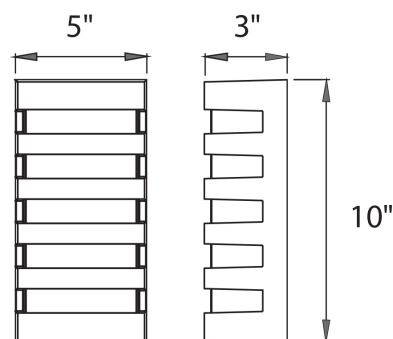

FINISHES

LINE DRAWING

WS-W23610