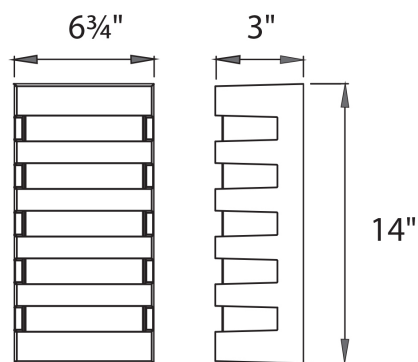

REPLACEMENT PARTS

RPL-GLA-23614-01 - Outer glass for WS-W23614

RPL-GLA-23614-02 - Inner glass for WS-W23614

FINISHES

LINE DRAWING

WS-W23614