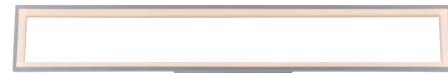

Example: **WS-32018-TT**

DESCRIPTION

Framed Light. Mirrored to reflect luxury finishes in a well appointed space.

FEATURES

- Matte finish with mirror insert
- Driver conceals within the canopy
- 5 Year warranty

Wall Sconce 3000K

Model & Size	Color Temp & CRI	Finish	Watt	LED Lumens	Delivered Lumens	Title 24
WS-32037 37"	3000K 90	TT Titanium	31W	3500	1575	YES

Example: **WS-32037-TT**

DESCRIPTION

Framed Light. Mirrored to reflect luxury finishes in a well appointed space.

FEATURES

- Matte finish with mirror insert
- Driver conceals within the canopy
- 5 Year warranty

SPECIFICATIONS

Color Temp:	3000K
Input:	120-277 VAC, 50/60Hz
CRI:	90
Dimming:	ELV: 100-10%, 0-10V: 100-5%, TRIAC: 100-5%
Rated Life:	50000 Hours
Mounting:	Can be mounted on wall in all orientations
Standards:	ETL, cETL, Title 24: 2019 Damp Location Listed
Construction:	Aluminum hardware with PC diffuser