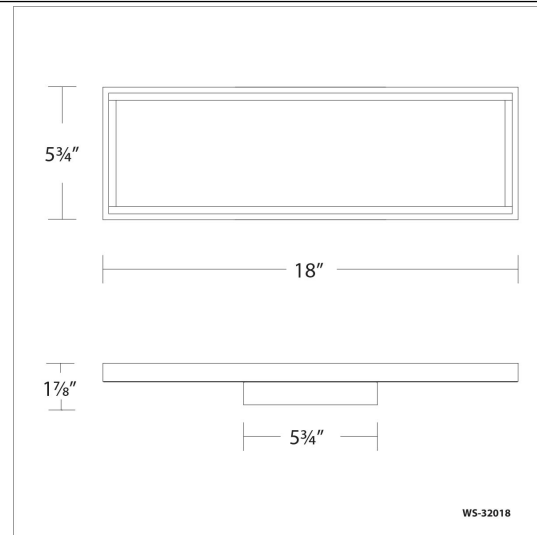

Fixture Type: _____

Catalog Number: _____

Project: _____

Location: _____

Mirror Mirror

Wall Sconce 3000K

Model & Size	Color Temp & CRI	Finish	Watt	LED Lumens	Delivered Lumens	Title 24
WS-32018 18"	3000K 90	TT Titanium	17W	1700	757	YES

Example: **WS-32018-TT**

DESCRIPTION

Framed Light. Mirrored to reflect luxury finishes in a well appointed space.

FEATURES

- Matte finish with mirror insert
- Driver conceals within the canopy
- 5 Year warranty

SPECIFICATIONS

Color Temp:	3000K
Input:	120-277 VAC, 50/60Hz
CRI:	90
Dimming:	ELV: 100-10%, 0-10V: 100-5%, TRIAC: 100-5%
Rated Life:	50000 Hours
Mounting:	Can be mounted on wall in all orientations
Standards:	ETL, cETL, Title 24: 2019 Damp Location Listed
Construction:	Aluminum hardware with PC diffuser

FINISHES

Titanium

LINE DRAWING