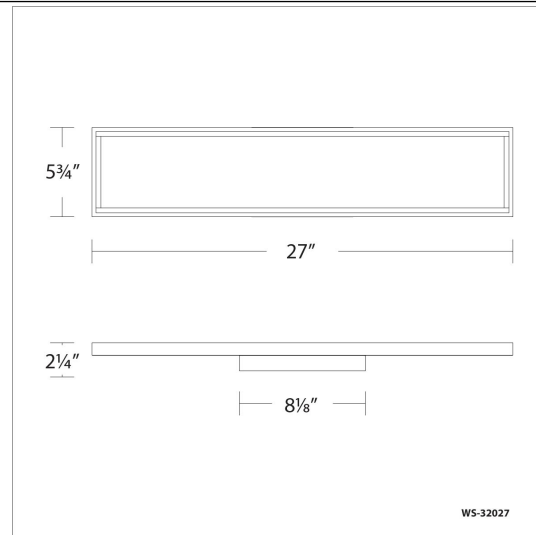

Titanium

LINE DRAWING