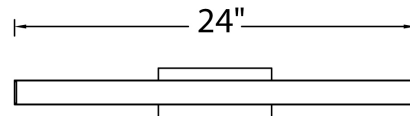

Fixture Type: _____

Catalog Number: _____

Project: _____

Location: _____

Brink Bathroom Sconce

Model & Size	Color Temp & CRI	Watt	LED Lumens	Delivered Lumens	Finish
WS-77624 24"	2700K 90	20.5W	1595	1330	AL Brushed Aluminum
	3000K 90	20.5W	1720	1440	BK Brushed Black
	3500K 90	20.5W	1785	1510	BR Brushed Brass

Example: **WS-77624-27-AL**

DESCRIPTION

A beautiful bar of pure LED light radiates through the co-extruded acrylic diffuser for brighter illumination, and an adjustable back plate adds versatility to this design's many attributes. It's a clean modern sconce anywhere you mount it.

FEATURES

- Conversion plate for 4" J box included
- Adjustable backplate
- Driver installed within the Junction Box, driver dimension: 2.76" x 1.26" x 1.18"
- 5 year warranty

SPECIFICATIONS

Color Temp:	3500K, 3000K, 2700K
Input:	120-277 VAC, 50/60Hz
CRI:	90
Dimming:	ELV: 100 - 5%
Rated Life:	85000 Hours
Mounting:	Can be mounted on wall in all orientations
Standards:	ETL, cETL, Energy Star 2.0 Damp Location Listed
Construction:	Aluminum hardware with co-extruded acrylic diffuser

FINISHES

LINE DRAWING

WS-77624