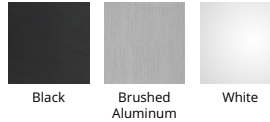

### Outdoor Wall Sconce

Model & Size	Color Temp & CRI	Watt	LED Lumens	Delivered Lumens	Finish
WS-W25106 6"	3000K 90	11W	307	130	AL Brushed Aluminum
	3500K 90	11W	352	146	BK Black
	4000K 90	11W	314	127	WT White

#### SPECIFICATIONS

Color Temp:	3000K, 3500K, 4000K
Input:	120 VAC, 50/60Hz
CRI:	90
Dimming:	ELV: 100-10%, TRIAC: 100-10%
Rated Life:	54000 Hours
Mounting:	Can be mounted on wall in all orientations
Standards:	ETL, cETL, IP65, Title 24: 2019
	Wet Location Listed
Construction:	Aluminum body, tempered glass diffuser

#### FINISHES