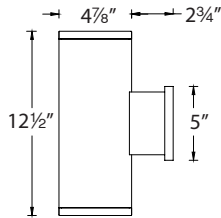

TUBE ARCHITECTURAL DS-WE05

WAC LIGHTING

LED Wall Mounts

Fixture Type:

Catalog Number:

Project:

Location:

PRODUCT DESCRIPTION

The latest energy efficient LED technology in an appealing cylindrical profile delivers accent and wall wash lighting. Comes in various light distribution and beam angle options.

FEATURES

- Single light extended body high performance exterior rated LED wall mount
- Fixture can install upside down to alter light distribution
- Solid aluminum construction
- 5 year warranty

SPECIFICATIONS

Input: Universal voltage 120V - 277VAC, 50/60Hz
Dimming: Electronic low voltage (ELV) : 100% - 5%
0-10V: 100% - 1%
Light Source: High output 3 Step Mac Adam Ellipse COB
Rated life of 60,000 hours at L70
Finish: Electrostatically powder coated, white, black, bronze and graphite
Standards: IP65 rated, ETL & cETL wet location listed, Energy Star® 2.2 rated Title 24 JA8-2016 Compliant
Operating Temp: -13°F to 122°F (-25°C to 50°C)

ORDERING NUMBER

Diameter	Watt	Beam	Beam Angle	Color Temp	CRI	Reference Output ¹	Efficacy (lm/w)	Light Distribution	Finish			
DS-WE05	5" 25W	S Straight up or down	16°	927S	2700K	90	1825	10050	73		BK Black WT White BZ Bronze GH Graphite	
				27S	2700K	85	2190	12057	88			
				930S	3000K	90	1895	10427	76			
				30S	3000K	85	2300	12644	92			
				35S	3500K	85	2350	12937	94			
				40S	4000K	85	2375	13062	95			
	5" 17W	N Straight up or down	25°	927S	2700K	90	1810	5280	72			
				27S	2700K	85	2170	6335	87			
				930S	3000K	90	1880	5478	75			
				30S	3000K	85	2275	6643	91			
				35S	3500K	85	2330	6797	93			
				40S	4000K	85	2350	6863	94			
	DS-WE0517	5" 17W	F Straight up or down	33°	927S	2700K	90	1900	4515	76		
					27S	2700K	85	2280	5417	91		
					930S	3000K	90	1970	4685	79		
30S					3000K	85	2390	5681	96			
35S					3500K	85	2445	5812	98			
40S					4000K	85	2470	5870	99			
5" 17W		F Away from the wall	N/A	927A	2700K	90	2000	N/A	80			
				27A	2700K	85	2400	N/A	96			
				930A	3000K	90	2075	N/A	83			
				30A	3000K	85	2520	N/A	101			
				35A	3500K	85	2575	N/A	103			
				40A	4000K	85	2600	N/A	104			
5" 17W	F Towards the wall	N/A	927B	2700K	90	2000	N/A	80				
			27B	2700K	85	2400	N/A	96				
			930B	3000K	90	2075	N/A	83				
			30B	3000K	85	2520	N/A	101				
			35B	3500K	85	2575	N/A	103				
			40B	4000K	85	2600	N/A	104				

DS-WE05-_____ - _____ ¹Reference output shows 25W output. Multiply by 0.7 to determine output for 17W combinations.

Example: **DS-WE05-F930A-WT**

wacighting.com
Phone (800) 526.2588
Fax (800) 526.2585

Headquarters/Eastern Distribution Center
44 Harbor Park Drive
Port Washington, NY 11050

Central Distribution Center
1600 Distribution Ct
Lithia Springs, GA 30122

Western Distribution Center
1750 Archibald Avenue
Ontario, CA 91760