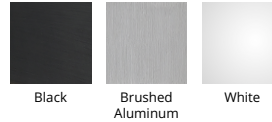

FINISHES

LINE DRAWING