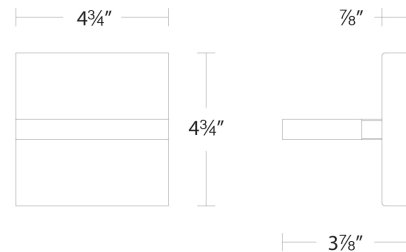

Fixture Type: _____

Catalog Number: _____

Project: _____

Location: _____

Oslo

Outdoor Wall Sconce 3000K

Model & Size	Color Temp & CRI	Watt	LED Lumens	Delivered Lumens	Finish
WS-W23105 5"	3000K 90	5W	410	264	AL Brushed Aluminum BK Black WT White

Example: **WS-W23105-AL**

DESCRIPTION

An edge above. Technologist approved.

FEATURES

- Edged lit illumination with etched acrylic diffuser
- Driver concealed within the canopy
- 5 year warranty

SPECIFICATIONS

Color Temp:	3000K
Input:	120/277 VAC, 50/60Hz
CRI:	90
Dimming:	ELV: 100-10%, TRIAC: 100-10%
Rated Life:	54000 Hours
Mounting:	Can be mounted on wall in all orientations
Standards:	ETL, cETL, IP65, Title 24: 2019 Wet Location Listed
Construction:	Aluminum body, acrylic diffuser

FINISHES

LINE DRAWING

WS-W23105