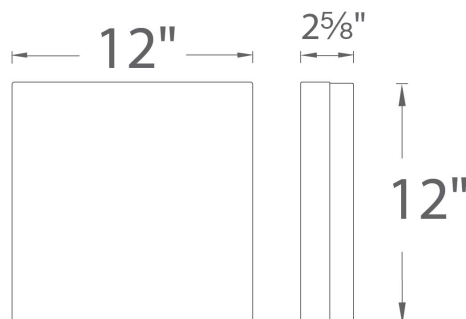

Fixture Type: _____

Catalog Number: _____

Project: _____

Location: _____

Dice Ceiling Mount

Model & Size	Color Temp & CRI	Finish	Watt	LED Lumens	Delivered Lumens	Title 24
FM-4012 12"	2700K 90	BN Brushed Nickel	27W	2584	1096	No
	2700K 90	BZ Bronze	27W	2584	1096	No
	2700K 90	CH Chrome	27W	2584	1096	No
	3000K 90	BN Brushed Nickel	27W	2668	1145	No
	3000K 90	BZ Bronze	27W	2668	1145	No
	3000K 90	CH Chrome	27W	2668	1145	No

Example: **FM-4012-27-BN**

- For 277V special order, add an "F" before the finish: FM-4012F-27-BN
- For alternate color temperature, special order adding -27 or -30 or -35: FM-4012F-27-BN

DESCRIPTION

Thick-walled glass is uniformly illuminated in a design made for LED technology in a square format. Full range dimming control. Mounts as a robust ceiling luminaire or a compelling wall sconce.

FEATURES

- Etched 3/4" thick pressed glass diffuser with interior ceramic glaze
- Title 24 may not be available for all finishes, check for availability
- ACLED driverless technology
- 5 year warranty

SPECIFICATIONS

Color Temp:	2700K, 3000K
Input:	120 VAC, 50/60Hz
CRI:	90
Dimming:	ELV: 100 - 10%
Rated Life:	45000 Hours
Mounting:	Heavy gauge retention clips support trim firmly. Safety cabling standard., Can be mounted on ceiling or wall in all orientations
Standards:	ETL, cETL, Energy Star 2.0, Title 24 JA8-2016 Compliant Damp Location Listed
Construction:	Durable steel body with thick opal glass

FINISHES

LINE DRAWING

FM-4012