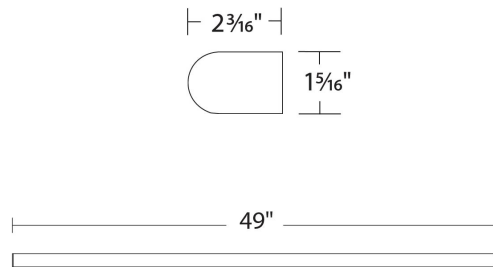

Fixture Type: _____

Catalog Number: _____

Project: _____

Location: _____

Nightstick Bathroom Sconce 3000K

Model & Size	Color Temp & CRI	Finish	Watt	LED Lumens	Delivered Lumens	Title 24
WS-35849 49"	3000K 90	AL Brushed Aluminum	44W	3399	2097	Yes
	3000K 90	WT White	44W	3399	2097	Yes

Example: **WS-35849-AL**

DESCRIPTION

A slender bar of light available in a variety of lengths from very short (1.5 feet) to very long (over 8 feet) gives you multiple mounting options for a clean and consistent lighting scheme no matter the size of your environment.

FEATURES

- Multiple sizes to meet numerous applications
- Decorative plate to cover up to a standard 4" junction box is included
- ACLED driverless technology
- 5 year warranty

SPECIFICATIONS

Color Temp:	3000K
Input:	120 VAC, 50/60Hz
CRI:	90
Dimming:	ELV: 100 - 10%
Rated Life:	54000 Hours
Mounting:	Can be mounted on ceiling or wall in all orientations
Standards:	ETL, cETL, Title 24 JA8-2016 Compliant Damp Location Listed
Construction:	Aluminum hardware with co-extruded acrylic diffuser

FINISHES

LINE DRAWING

WS-35849