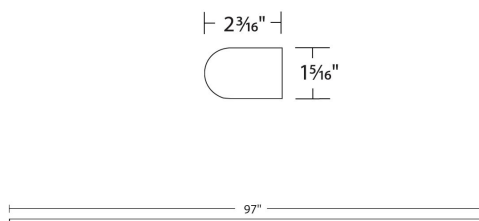

Fixture Type: _____

Catalog Number: _____

Project: _____

Location: _____

Nightstick Bathroom Sconce 3000K

Model & Size	Color Temp & CRI	Finish	Watt	LED Lumens	Delivered Lumens	Title 24
WS-35897 97"	3000K 90	AL Brushed Aluminum	84W	6458	3985	Yes
	3000K 90	WT White	84W	6458	3985	Yes

Example: **WS-35897-AL**

DESCRIPTION

A slender bar of light available in a variety of lengths from very short (1.5 feet) to very long (over 8 feet) gives you multiple mounting options for a clean and consistent lighting scheme no matter the size of your environment.

FEATURES

- Multiple sizes to meet numerous applications
- Decorative plate to cover up to a standard 4" junction box is included
- ACLED driverless technology
- 5 year warranty

SPECIFICATIONS

Color Temp:	3000K
Input:	120 VAC, 50/60Hz
CRI:	90
Dimming:	ELV: 100 - 10%
Rated Life:	54000 Hours
Mounting:	Can be mounted on ceiling or wall in all orientations
Standards:	ETL, cETL, Title 24 JA8-2016 Compliant Damp Location Listed
Construction:	Aluminum hardware with co-extruded acrylic diffuser

FINISHES

LINE DRAWING

WS-35897