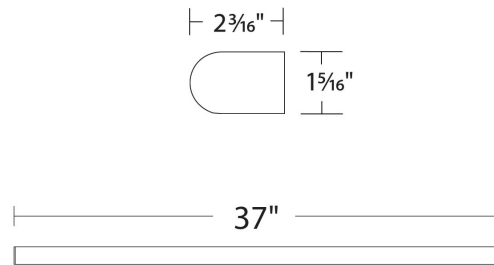

Fixture Type: _____

Catalog Number: _____

Project: _____

Location: _____

Nightstick Bathroom Sconce 3000K

Model & Size	Color Temp & CRI	Finish	Watt	LED Lumens	Delivered Lumens	Title 24
WS-35837 37"	3000K 90	AL Brushed Aluminum	34W	2585	1595	Yes
	3000K 90	WT White	34W	2585	1595	Yes

Example: **WS-35837-AL**

DESCRIPTION

A slender bar of light available in a variety of lengths from very short (1.5 feet) to very long (over 8 feet) gives you multiple mounting options for a clean and consistent lighting scheme no matter the size of your environment.

FEATURES

- Multiple sizes to meet numerous applications
- Decorative plate to cover up to a standard 4" junction box is included
- ACLED driverless technology
- 5 year warranty

SPECIFICATIONS

Color Temp:	3000K
Input:	120 VAC, 50/60Hz
CRI:	90
Dimming:	ELV: 100 - 10%
Rated Life:	54000 Hours
Mounting:	Can be mounted on ceiling or wall in all orientations
Standards:	ETL, cETL, Title 24 JA8-2016 Compliant Damp Location Listed
Construction:	Aluminum hardware with co-extruded acrylic diffuser

FINISHES

LINE DRAWING

WS-35837