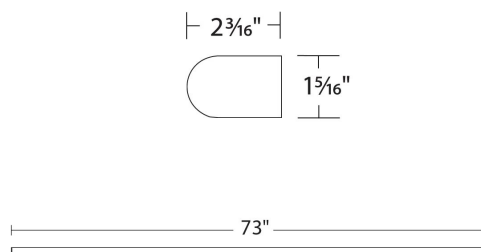

Fixture Type: _____

Catalog Number: _____

Project: _____

Location: _____

Nightstick Bathroom Sconce 3000K

Model & Size	Color Temp & CRI	Finish	Watt	LED Lumens	Delivered Lumens	Title 24
WS-35873 73"	3000K 90	AL Brushed Aluminum	64W	4912	3031	Yes
	3000K 90	WT White	64W	4912	3031	Yes

Example: **WS-35873-AL**

DESCRIPTION

A slender bar of light available in a variety of lengths from very short (1.5 feet) to very long (over 8 feet) gives you multiple mounting options for a clean and consistent lighting scheme no matter the size of your environment.

FEATURES

- Multiple sizes to meet numerous applications
- Decorative plate to cover up to a standard 4" junction box is included
- ACLED driverless technology
- 5 year warranty

SPECIFICATIONS

Color Temp:	3000K
Input:	120 VAC, 50/60Hz
CRI:	90
Dimming:	ELV: 100 - 10%
Rated Life:	54000 Hours
Mounting:	Can be mounted on ceiling or wall in all orientations
Standards:	ETL, cETL, Title 24 JA8-2016 Compliant Damp Location Listed
Construction:	Aluminum hardware with co-extruded acrylic diffuser

FINISHES

LINE DRAWING

WS-35873