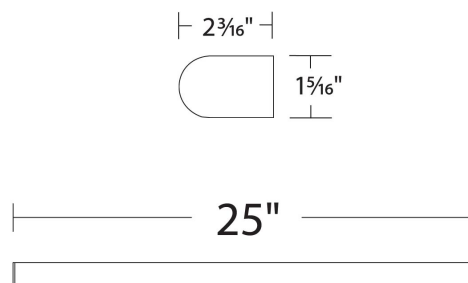

Fixture Type: _____

Catalog Number: _____

Project: _____

Location: _____

Nightstick Bathroom Sconce 3000K

Model & Size	Color Temp & CRI	Finish	Watt	LED Lumens	Delivered Lumens	Title 24
WS-35825 25"	3000K 90	AL Brushed Aluminum	22W	1708	1054	Yes
	3000K 90	WT White	22W	1708	1054	Yes

Example: **WS-35825-AL**

DESCRIPTION

A slender bar of light available in a variety of lengths from very short (1.5 feet) to very long (over 8 feet) gives you multiple mounting options for a clean and consistent lighting scheme no matter the size of your environment.

FEATURES

- Multiple sizes to meet numerous applications
- Decorative plate to cover up to a standard 4" junction box is included
- ACLED driverless technology
- 5 year warranty

SPECIFICATIONS

Color Temp:	3000K
Input:	120 VAC, 50/60Hz
CRI:	90
Dimming:	ELV: 100 - 10%
Rated Life:	54000 Hours
Mounting:	Can be mounted on ceiling or wall in all orientations
Standards:	ETL, cETL, Title 24 JA8-2016 Compliant Damp Location Listed
Construction:	Aluminum hardware with co-extruded acrylic diffuser

FINISHES

LINE DRAWING

WS-35825