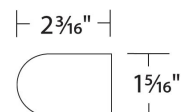

Fixture Type: _____

Catalog Number: _____

Project: _____

Location: _____

Nightstick Bathroom Sconce 3000K

Model & Size	Color Temp & CRI	Finish	Watt	LED Lumens	Delivered Lumens	Title 24
WS-35861 61"	3000K 90	AL Brushed Aluminum	53W	3610	2228	Yes
	3000K 90	WT White	53W	3610	2228	Yes

Example: **WS-35861-AL**

DESCRIPTION

A slender bar of light available in a variety of lengths from very short (1.5 feet) to very long (over 8 feet) gives you multiple mounting options for a clean and consistent lighting scheme no matter the size of your environment.

FEATURES

- Multiple sizes to meet numerous applications
- Decorative plate to cover up to a standard 4" junction box is included
- ACLED driverless technology
- 5 year warranty

SPECIFICATIONS

Color Temp:	3000K
Input:	120 VAC, 50/60Hz
CRI:	90
Dimming:	ELV: 100 - 10%
Rated Life:	54000 Hours
Mounting:	Can be mounted on ceiling or wall in all orientations
Standards:	ETL, cETL, Title 24 JA8-2016 Compliant Damp Location Listed
Construction:	Aluminum hardware with co-extruded acrylic diffuser

FINISHES

LINE DRAWING

WS-35861