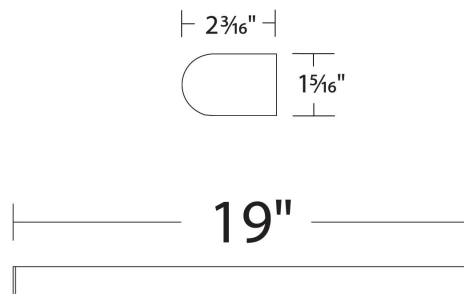

Fixture Type: _____

Catalog Number: _____

Project: _____

Location: _____

Nightstick Bathroom Sconce 3000K

Model & Size	Color Temp & CRI	Finish	Watt	LED Lumens	Delivered Lumens	Title 24
WS-35819 19"	3000K 90	AL Brushed Aluminum	16.5W	1276	787	Yes
	3000K 90	WT White	16.5W	1276	787	Yes

Example: **WS-35819-AL**

DESCRIPTION

A slender bar of light available in a variety of lengths from very short (1.5 feet) to very long (over 8 feet) gives you multiple mounting options for a clean and consistent lighting scheme no matter the size of your environment.

FEATURES

- Multiple sizes to meet numerous applications
- Decorative plate to cover up to a standard 4" junction box is included
- ACLED driverless technology
- 5 year warranty

SPECIFICATIONS

Color Temp:	3000K
Input:	120 VAC, 50/60Hz
CRI:	90
Dimming:	ELV: 100 - 10%
Rated Life:	54000 Hours
Mounting:	Can be mounted on ceiling or wall in all orientations
Standards:	ETL, cETL, Title 24 JA8-2016 Compliant Damp Location Listed
Construction:	Aluminum hardware with co-extruded acrylic diffuser

FINISHES

LINE DRAWING

WS-35819