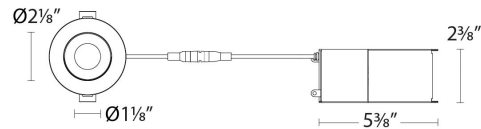

LINE DRAWING