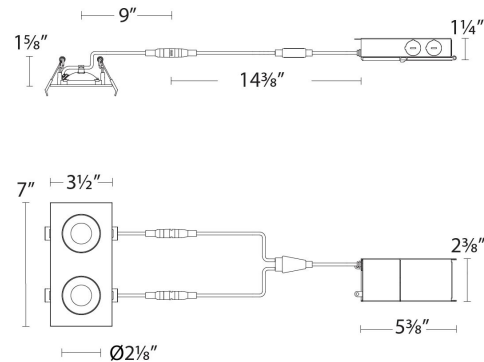

Fixture Type: _____

Catalog Number: _____

Project: _____

Location: _____

Lotos

Adjustable Downlight 3000K

Model	Beam	Color Temp & CRI	Lumens	CBCP	Finish
R2ESAR	W 45°	930 3000K - 90	530		WT White

Example: **R2ESAR-W930-WT**

FEATURES

- Multiple LED array for uniform illumination
- Rotatable multi-axis gimbal ring
- Driver included
- 5 year warranty

SPECIFICATIONS

Color Temp:	3000K
Input:	120 -277 VAC, 50/60Hz
CRI:	90
Dimming:	ELV: 100-5%, TRIAC: 100-5%
Rated Life:	50000 Hours
Mounting:	Heavy gauge retention clips secures fixture to ceiling
Standards:	ETL, cETL, Title 24 JA8-2016 Compliant, Energy Star 2.0 Wet Location Listed
Construction:	Steel with frosted TIR lens

FINISHES

White

LINE DRAWING