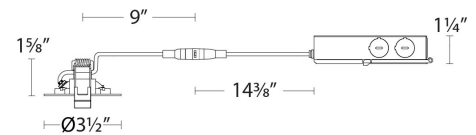

LINE DRAWING