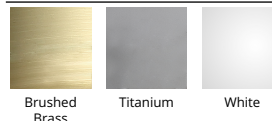

## Geos 6" & 10" Ceiling Mount

Model & Size	Color Temp & CRI	Watt	LED Lumens	Delivered Lumens	Finish
FM-4606 6"	2700K 80	8W	551	270	BR Brushed Brass
	3000K 80	8W	608	300	TT Titanium
					WT White

Example: **FM-4606-27-BR**

### SPECIFICATIONS

<b>Color Temp:</b>	3000K, 2700K
<b>Input:</b>	120 VAC, 50/60Hz
<b>CRI:</b>	80
<b>Dimming:</b>	ELV: 100 - 10%
<b>Rated Life:</b>	70000 Hours
<b>Mounting:</b>	Heavy gauge retention clips support trim firmly. Safety cabling standard., Can be mounted on ceiling or wall in all orientations
<b>Standards:</b>	ETL, cETL
<b>Construction:</b>	Damp Location Listed Aluminum body with frosted acrylic diffuser

### FINISHES