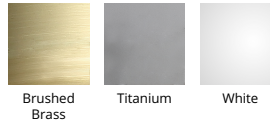

FINISHES

LINE DRAWING