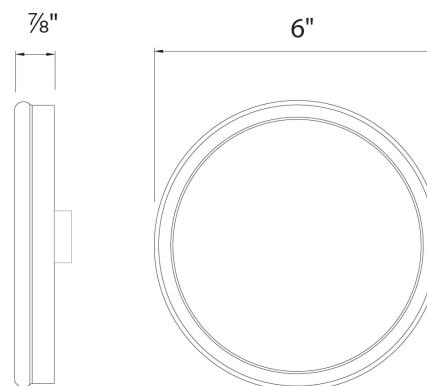

FINISHES

LINE DRAWING