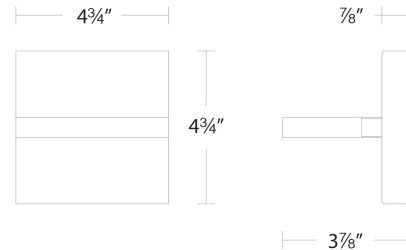

Fixture Type: _____

Catalog Number: _____

Project: _____

Location: _____

Oslo

Outdoor Wall Sconce 3000K

Model & Size	Color Temp & CRI	Watt	LED Lumens	Delivered Lumens	Finish
WS-W23105 5"	3000K 90	5W	410	264	AL Brushed Aluminum BK Black WT White

Example: **WS-W23105-AL**

DESCRIPTION

An edge above. Technologist approved.

FEATURES

- Edged lit illumination with etched acrylic diffuser
- Driver concealed within the canopy
- 5 year warranty

SPECIFICATIONS

Color Temp:	3000K
Input:	120/277 VAC, 50/60Hz
CRI:	90
Dimming:	ELV: 100-10%, TRIAC: 100-10%
Rated Life:	54000 Hours
Mounting:	Can be mounted on wall in all orientations
Standards:	ETL, cETL, IP65, Title 24: 2019 Wet Location Listed
Construction:	Aluminum body, acrylic diffuser

FINISHES

LINE DRAWING

WS-W23105