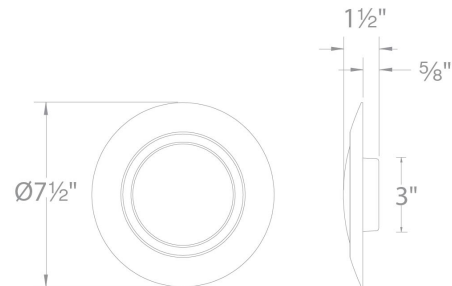

LINE DRAWING