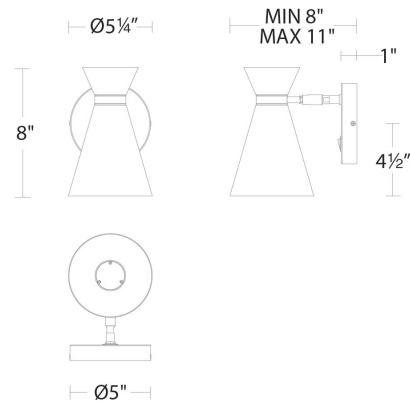

Fixture Type: _____

Catalog Number: _____

Project: _____

Location: _____

Pin Up Swing Arm 3000K

Model & Size	Color Temp & CRI	Watt	LED Lumens	Delivered Lumens	Finish
BL-57108 8"	3000K 90	11W	823	129	BK/AB Black/Aged Brass

FINISHES

Black/ Aged
Brass

LINE DRAWING

BL-57108