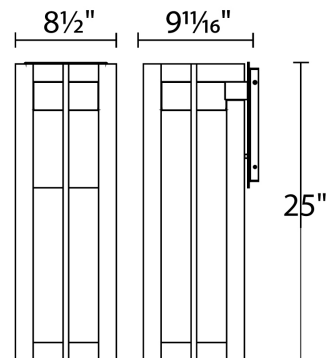

FINISHES

Black Bronze

LINE DRAWING

WS-W48625