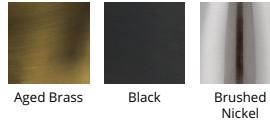

### FEATURES

- Fabric shade with top and bottom etched acrylic diffuser
- 3CCT (2700K/3000K/3500K) selectable switch
- ACLED driverless technology
- 5 year warranty

### FINISHES