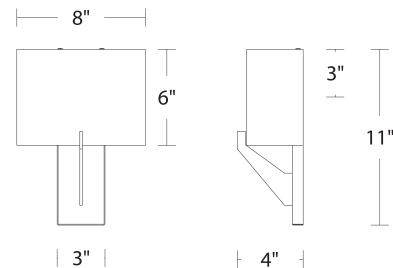

### LINE DRAWING

WS-47108

Fixture Type: \_\_\_\_\_

Catalog Number: \_\_\_\_\_

Project: \_\_\_\_\_

Location: \_\_\_\_\_