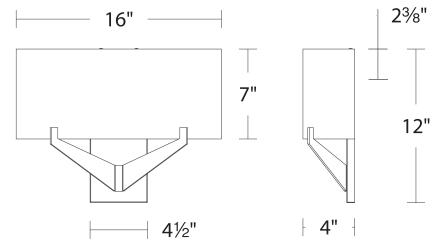

FINISHES

LINE DRAWING