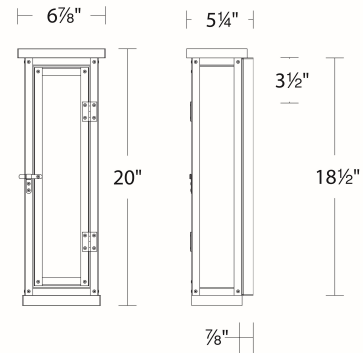

REPLACEMENT PARTS

- RPL-GLA-37114-FR - Front Glass
- RPL-GLA-37114-SI - Side Glass

FINISHES

Black

LINE DRAWING

WS-W37114

Fixture Type: _____

Catalog Number: _____

REPLACEMENT PARTS

- RPL-GLA-37120-FR - Front Glass
- RPL-GLA-37120-SI - Side Glass

FINISHES

Black

LINE DRAWING

WS-W37120