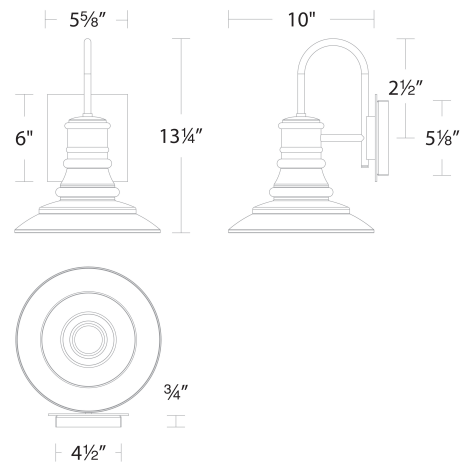

SPECIFICATIONS

Color Temp:	3000K
Input:	120 VAC, 50/60Hz
CRI:	90
Dimming:	ELV: 100-10%, TRIAC: 100-10%
Rated Life:	54000 Hours
Standards:	ETL, cETL, IP65, Title 24: 2019 Wet Location Listed
Construction:	Aluminum body, glass diffuser

REPLACEMENT PARTS

RPL-GLA-85113 - Glass

FINISHES

Black

LINE DRAWING

WS-W85113

Fixture Type: _____

Catalog Number: _____

Project: _____

Location: _____

Nantucket Outdoor Wall Sconce 3000K

Model & Size	Color Temp & CRI	Watt	LED Lumens	Delivered Lumens	Finish
WS-W85116 16"	3000K 90	6W	450	285	BK Black

Example: **WS-W85116-BK**