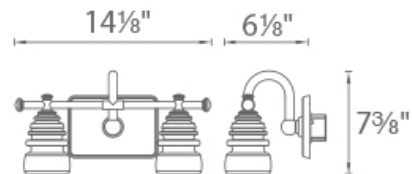

FINISHES

LINE DRAWING