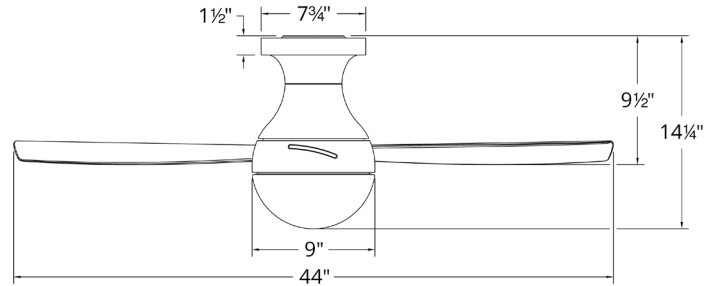

ORB 44" Flush Mounted Fan
F-004L

WAC
SMART FANS

PRODUCT DESCRIPTION

Classic style meets intuitive functionality. Orb's super quiet DC motor runs 70% more efficient than traditional AC fans, and comes in Matte Black, Matte White, and Brushed Nickel finishes.

SPECIFICATIONS

Construction: Aluminum
Blade: 12° Pitch, 44" sweep, ABS
Wire: 32"
Hanging Weight: 17 lbs
Total Power: 47W
Standards: UL/cUL Wet/Damp* Location listed, Title 24 Compliant, Title 20 Compliant, Energy Star Rated

FEATURES

- 6 fan speeds through both Summer and Winter Modes
- Silent DC motor
- Includes remote control with wall cradle
- Wall control for 3, 4-way control sold separately
- Compatible with WAC app $9.95 per fan + applicable tax

LUMINAIRE PERFORMANCE

Light Source: LED
Light Wattage: 20W
Dimming: Integrated
Color Temperature: 3000K
Rated Life: 50,000 Hours

AIRFLOW/ENERGY EFFICIENCY

Weighted-Average Airflow CFM: 3153/5343 (High)
Energy Use (W): 21/27 (High)
Estimated Yearly Energy Cost ($): $4.34
Efficiency (CFM/W): 132/189 (High)

Motor Type

DC125-20NS sensorless DC motor

ORDER NUMBER

Model	LED Lumens	Delivered Lumens	Housing	Blade
F-004L	1600	846	MB <i>Matte Black</i>	MB <i>Matte Black</i>
			MW <i>Matte White</i>	MW <i>Matte White</i>
			BN <i>Brushed Nickel</i>	TT <i>Titanium Silver</i>

Example: **F-004L-MB**

***BN/TT** Brushed Nickel/Titanium Silver finish available for Damp Locations

The WAC app synchronizes seamlessly with smart home devices you already own

www.WACLighting.com
Phone (866) 810.6615
Fax (800) 526.2585

Headquarters/Eastern Distribution Center
44 Harbor Park Drive
Port Washington, NY 11050

Central Distribution Center
1600 Distribution Ct
Lithia Springs, GA 30122

Western Distribution Center
1750 Archibald Avenue
Ontario, CA 91760