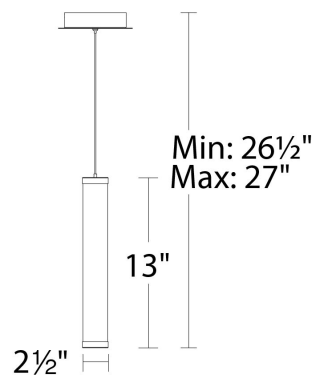

Fixture Type: _____

Catalog Number: _____

Project: _____

Location: _____

Flare Pendant 3000K

Model & Size	Color Temp & CRI	Watt	LED Lumens	Delivered Lumens	Finish
PD-70913 13"	3000K 90	11W	1099	745	BK Black BN Brushed Nickel

Example: **PD-70913-BK**

DESCRIPTION

Symmetrical, cylindrical and aerodynamic. Brilliance alone or as a collection.

FEATURES

- 360 degree illumination
- Thin powered cables provide an ultra-clean look
- Driver concealed within the canopy
- 5 year warranty

SPECIFICATIONS

Color Temp:	3000K
Input:	120-277 VAC, 50/60Hz
CRI:	90
Dimming:	ELV: 100 - 10%, 0-10V: 100 - 10%, TRIAC: 100 - 10%
Rated Life:	50000 Hours
Standards:	ETL, cETL, Title 24 JA8-2016 Compliant Damp Location Listed
Construction:	Aluminum with acrylic diffuser

FINISHES

LINE DRAWING

PD-70913