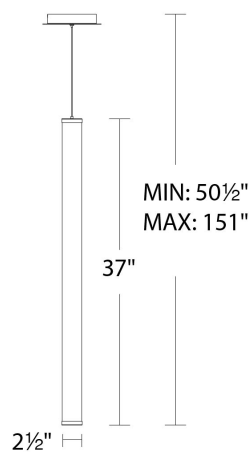

Fixture Type: _____

Catalog Number: _____

Project: _____

Location: _____

Flare Pendant 3000K

Model & Size	Color Temp & CRI	Watt	LED Lumens	Delivered Lumens	Finish
PD-70937 37"	3000K 90	37W	3801	2637	BK Black BN Brushed Nickel

Example: **PD-70937-BK**

DESCRIPTION

Symmetrical, cylindrical and aerodynamic. Brilliance alone or as a collection.

FEATURES

- 360 degree illumination
- Thin powered cables provide an ultra-clean look
- Driver concealed within the canopy
- 5 year warranty

SPECIFICATIONS

Color Temp:	3000K
Input:	120-277 VAC, 50/60Hz
CRI:	90
Dimming:	ELV: 100 - 10%, 0-10V: 100 - 10%, TRIAC: 100 - 10%
Rated Life:	50000 Hours
Standards:	ETL, cETL, Title 24 JA8-2016 Compliant Damp Location Listed
Construction:	Aluminum with acrylic diffuser

FINISHES

LINE DRAWING

PD-70937