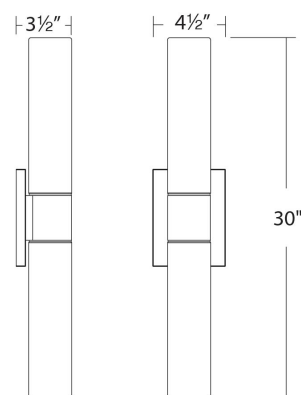

REPLACEMENT PARTS

RPL-GLA-2818 - Glass for WS-7230

FINISHES

LINE DRAWING

WS-7230