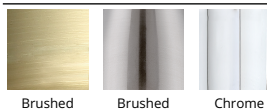

FINISHES

LINE DRAWING