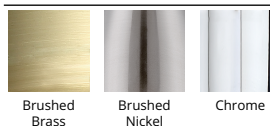

FINISHES

LINE DRAWING