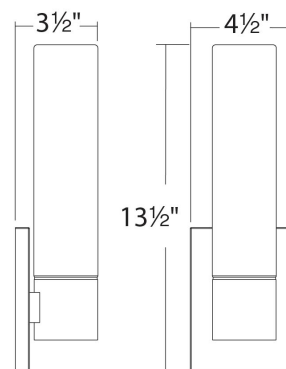

REPLACEMENT PARTS

RPL-GLA-7213 - Glass for WS-7213

FINISHES

LINE DRAWING

WS-7213

Fixture Type: _____

Catalog Number: _____

Project: _____