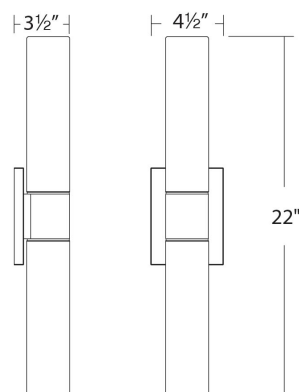

REPLACEMENT PARTS

RPL-GLA-7213 - Glass for WS-7222

FINISHES

LINE DRAWING

WS-7222

Fixture Type: _____

Catalog Number: _____

Project: _____