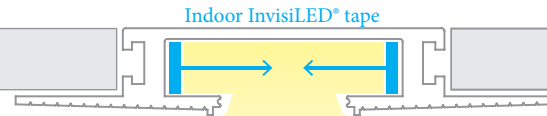

INVISILED TUNABLE WHITE

1800K-5000K CCT Adjustable LED Tape Light

WAC

- Installs within $\frac{5}{8}$ " drywall depth
- Linear channel can be field cut
- Accommodates either one or two runs of InvisiLED® indoor tape
- Includes a translucent white acrylic diffuser
- Dense foam insert to be removed in installation after spackling