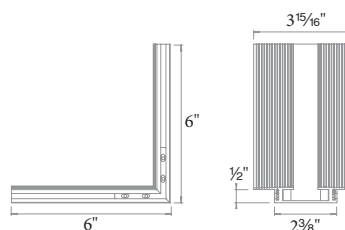

- Includes: Diffuser
2 channel connectors
2 perforated metal sheets

INVISILED TUNABLE WHITE

1800K-5000K CCT Adjustable LED Tape Light

Installs within 5/8" drywall depth
 Linear channel can be field cut
 Accommodates one run of InvisiLED® indoor tape
 Dense foam insert to be removed in installation after spackling
 Recommended installation within 15 inches of surface to be illuminated