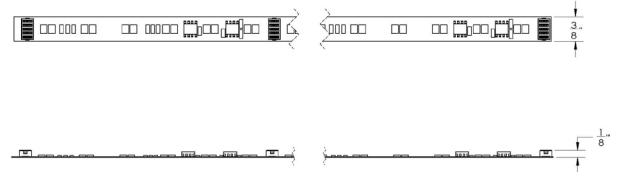

Fixture Type:

Catalog Number:

Project:

Location: