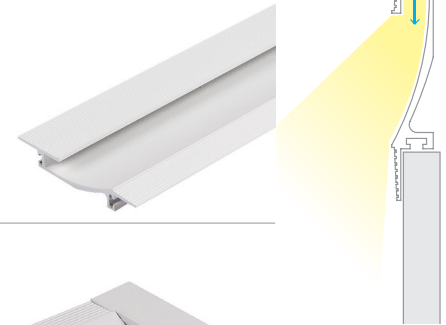

INVISILED TUNABLE WHITE

1800K-5000K CCT Adjustable LED Tape Light

Installs within 5/8" drywall depth
Linear channel can be field cut
Accommodates one run of InvisiLED® indoor tape
Dense foam insert to be removed in installation after spackling
Recommended installation within 15 inches of surface to be illuminated

8ft Linear Channel **LED-T-RCH2-WT**

Includes: 8 perforated metal sheets
2 channel connectors

Power feed **LED-T-RBOX2-WT**

The end cap may be placed on either side
Hanger bars may be installed on any side of the wiring box

Includes: 1 wiring box
2 hanger bars
2 five-pin InvisiLED® adapters
2 end caps (left and right)
2 channel connectors
1 counter sink bit
1 drill bit

Indirect Recessed Channel

Linear channel can be field cut
Accommodates up to four runs of InvisiLED® indoor tape
Dense foam insert to be removed in installation after spackling
Allows option to use different color InvisiLED® in one channel and switch them separately

8ft Linear Channel **LED-T-RCH3-WT**

Includes: 10 perforated metal sheets
2 channel connectors

Power feed **LED-T-RBOX3-WT**

The end cap may be placed on either side
Hanger bars may be installed on any side of the wiring box

Includes: 1 wiring box
2 hanger bars
4 five-pin InvisiLED® adapters
1 end cap
2 channel connectors
1 counter sink drill bit
1 drill bit