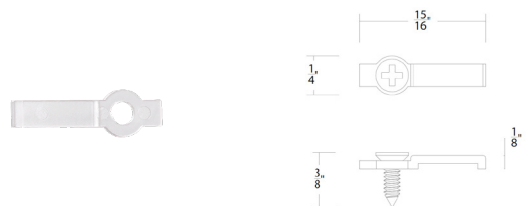

Plastic Mounting Clip   **T24-CT-CL1**   *Clear*

*For installation on non-flat surfaces
Includes: 10 pcs plastic mounting clips and
10 pcs screws*