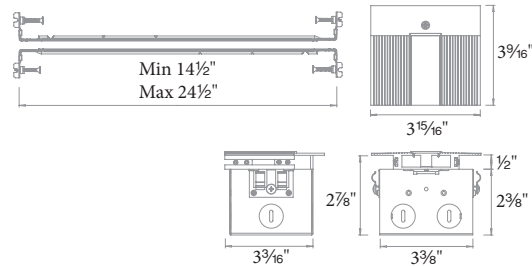

Power Feed

LED-T-RBOX1-WT

1. The end cap may be placed on either side
   Hanger bars may be installed on any side of the wiring box

1. Kit includes: 1 wiring box
   2 hanger bars
   4 five-pin InvisiLED® adapters
   2 end cap
   1 diffuser
   2 channel connector
   1 counter sink drill bit
   1 drill bit
   1 installation tool