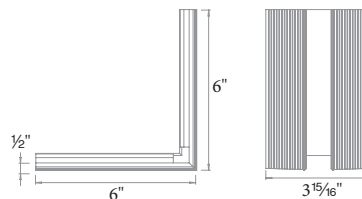

Perpendicular Corner

LED-T-WTC1-WT

1. Transitions between walls or wall to ceiling

1. Includes: Diffuser
   2 channel connectors
   2 perforated metal sheets