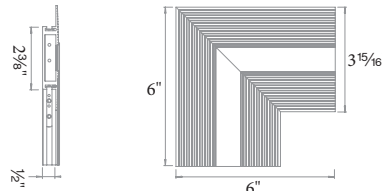

Lateral Corner

LED-T-CTC1-WT

1. Includes: Diffuser
   2 channel connectors
   2 perforated metal sheets