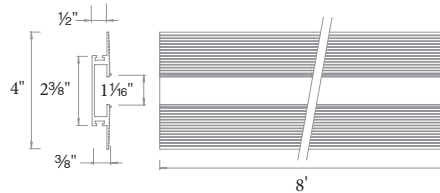

8ft Linear Channel

LED-T-RCH1-WT

1. Includes: 1 diffuser
   8 perforated metal sheets