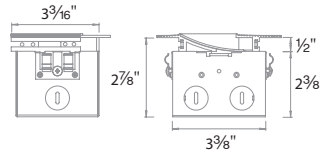

Power feed **LED-T-RBOX2-WT**

The end cap may be placed on either side
Hanger bars may be installed on any side of the wiring box

Includes: 1 wiring box
2 hanger bars
2 five-pin InvisiLED® adapters
2 end caps (left and right)
2 channel connectors
1 counter sink bit
1 drill bit