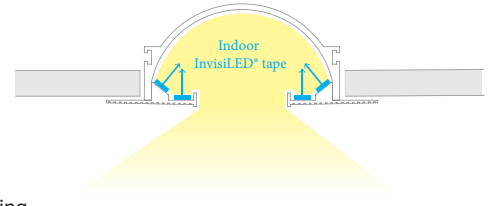

Perpendicular Corner

LED-T-WTC1-WT

- Transitions between walls or wall to ceiling

- Includes: Diffuser
2 channel connectors
2 perforated metal sheets

Outside Corner

LED-T-WTW1-WT

- Transitions around columns, bump outs, or soffits

- Includes: Diffuser
2 channel connectors
2 perforated metal sheets

INVISILED TUNABLE WHITE

1800K-5000K CCT Adjustable LED Tape Light

Installs within 5/8" drywall depth
 Linear channel can be field cut
 Accommodates one run of InvisiLED® indoor tape
 Dense foam insert to be removed in installation after spackling
 Recommended installation within 15 inches of surface to be illuminated

8ft Linear Channel **LED-T-RCH2-WT**

Includes: 8 perforated metal sheets
 2 channel connectors

Power feed **LED-T-RBOX2-WT**

The end cap may be placed on either side
 Hanger bars may be installed on any side of the wiring box

Includes: 1 wiring box
 2 hanger bars
 2 five-pin InvisiLED® adapters
 2 end caps (left and right)
 2 channel connectors
 1 counter sink bit
 1 drill bit

Indirect Recessed Channel

Linear channel can be field cut
 Accommodates up to four runs of InvisiLED® indoor tape
 Dense foam insert to be removed in installation after spackling
 Allows option to use different color InvisiLED® in one channel and switch them separately