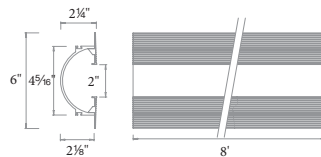

8ft Linear Channel **LED-T-RCH3-WT**

Includes: 10 perforated metal sheets
2 channel connectors