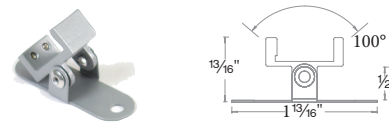

Eliminates visible hot spots / 54° beam angles

Deep Aluminum Channel - Spot 9° Beam Angle **LED-T-CH3-SP** 5 feet
Additional End Cap **LED-T-CH1-EC** 2 pcs

Eliminates visible hot spots / 9° beam angles

Deep Aluminum Channel - Wide Flood 84° Beam Angle **LED-T-CH3-WF** 5 feet
Additional End Cap **LED-T-CH1-EC** 2 pcs

Eliminates visible hot spots / 84° beam angles

Fixed Angle Channel Clip **LED-T-CL3-PT**

Includes 2 pieces, 4 screws. Use to mount Aluminum Channel

Adjustable Channel Clip **LED-T-CL2-PT**

Deep Aluminum Channel, 45° Angled Aluminum Channel