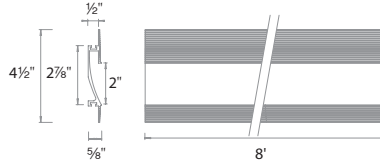

INVISILED TUNABLE WHITE

1800K-5000K CCT Adjustable LED Tape Light

Installs within 5/8" drywall depth
Linear channel can be field cut
Accommodates one run of InvisiLED® indoor tape
Dense foam insert to be removed in installation after spackling
Recommended installation within 15 inches of surface to be illuminated

8ft Linear Channel **LED-T-RCH2-WT**

Includes: 8 perforated metal sheets
2 channel connectors

Power feed **LED-T-RBOX2-WT**

The end cap may be placed on either side
Hanger bars may be installed on any side of the wiring box

Includes: 1 wiring box
2 hanger bars
2 five-pin InvisiLED® adapters
2 end caps (left and right)
2 channel connectors
1 counter sink bit
1 drill bit

Indirect Recessed Channel

Linear channel can be field cut
Accommodates up to four runs of InvisiLED® indoor tape
Dense foam insert to be removed in installation after spackling
Allows option to use different color InvisiLED® in one channel and switch them separately

8ft Linear Channel **LED-T-RCH3-WT**

Includes: 10 perforated metal sheets
2 channel connectors

Power feed **LED-T-RBOX3-WT**

The end cap may be placed on either side
Hanger bars may be installed on any side of the wiring box

Includes: 1 wiring box
2 hanger bars
4 five-pin InvisiLED® adapters
1 end cap
2 channel connectors
1 counter sink drill bit
1 drill bit