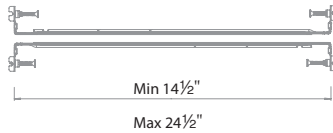

- Includes: Diffuser
2 channel connectors
2 perforated metal sheets

INVISILED TUNABLE WHITE

1800K-5000K CCT Adjustable LED Tape Light

Installs within 5/8" drywall depth
 Linear channel can be field cut
 Accommodates one run of InvisiLED® indoor tape
 Dense foam insert to be removed in installation after spackling
 Recommended installation within 15 inches of surface to be illuminated

8ft Linear Channel **LED-T-RCH2-WT**

Includes: 8 perforated metal sheets
 2 channel connectors

Power feed **LED-T-RBOX2-WT**

The end cap may be placed on either side
 Hanger bars may be installed on any side of the wiring box

Includes: 1 wiring box
 2 hanger bars
 2 five-pin InvisiLED® adapters
 2 end caps (left and right)
 2 channel connectors
 1 counter sink bit
 1 drill bit

Indirect Recessed Channel

Linear channel can be field cut
 Accommodates up to four runs of InvisiLED® indoor tape
 Dense foam insert to be removed in installation after spackling
 Allows option to use different color InvisiLED® in one channel and switch them separately