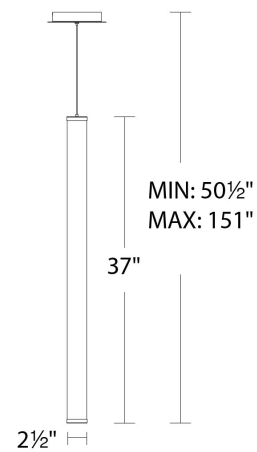

Fixture Type: _____

Catalog Number: _____

Project: _____

Location: _____

Flare

Pendant 3000K

Model & Size	Color Temp & CRI	Watt	LED Lumens	Delivered Lumens	Finish
PD-70937 37"	3000K 90	37W	3801	2637	BK Black BN Brushed Nickel

Example: **PD-70937-BK**

DESCRIPTION

Symmetrical, cylindrical and aerodynamic. Brilliance alone or as a collection.

FEATURES

- 360 degree illumination
- Thin powered cables provide an ultra-clean look
- Driver concealed within the canopy
- 5 year warranty

SPECIFICATIONS

Color Temp:	3000K
Input:	120-277 VAC, 50/60Hz
CRI:	90
Dimming:	ELV: 100 - 10%, 0-10V: 100 - 10%, TRIAC: 100 - 10%
Rated Life:	50000 Hours
Standards:	ETL, cETL, Title 24 JA8-2016 Compliant Damp Location Listed
Construction:	Aluminum with acrylic diffuser

FINISHES

LINE DRAWING

PD-70937