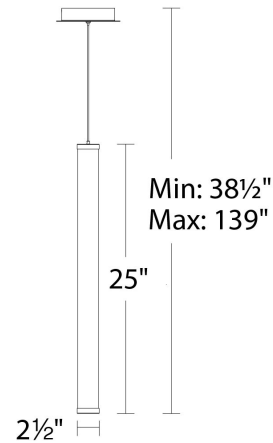

Fixture Type: _____

Catalog Number: _____

Project: _____

Location: _____

Flare

Pendant 3000K

Model & Size	Color Temp & CRI	Watt	LED Lumens	Delivered Lumens	Finish
PD-70925 25"	3000K 90	27W	2426	1700	BK Black BN Brushed Nickel

Example: **PD-70925-BK**

DESCRIPTION

Symmetrical, cylindrical and aerodynamic. Brilliance alone or as a collection.

FEATURES

- 360 degree illumination
- Thin powered cables provide an ultra-clean look
- Driver concealed within the canopy
- 5 year warranty

SPECIFICATIONS

Color Temp:	3000K
Input:	120-277 VAC, 50/60Hz
CRI:	90
Dimming:	ELV: 100 - 10%, 0-10V: 100 - 10%, TRIAC: 100 - 10%
Rated Life:	50000 Hours
Standards:	ETL, cETL, Title 24 JA8-2016 Compliant Damp Location Listed
Construction:	Aluminum with acrylic diffuser

FINISHES

LINE DRAWING

PD-70925