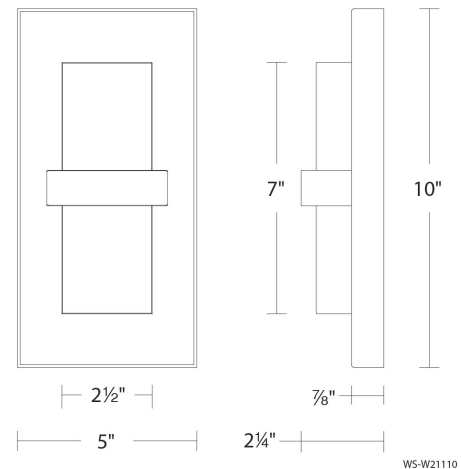

Fixture Type: _____

Catalog Number: _____

Project: _____

Location: _____

Bandeau Outdoor Wall Sconce

| Model & Size | Color Temp & CRI | Watt | LED Lumens | Delivered Lumens | Finish |
|---------------|------------------|------|------------|------------------|----------|
| WS-W21110 10" | 3000K 90 | 8W | 600 | 180 | BK Black |
| | 3500K 90 | 8W | 600 | 192 | |
| | 4000K 90 | 8W | 600 | 180 | |

SPECIFICATIONS

| | |
|----------------------|--|
| Color Temp: | 4000K, 3500K, 3000K |
| Input: | 120 VAC, 50/60Hz |
| CRI: | 90 |
| Dimming: | ELV: 100-10%, TRIAC: 100-10% |
| Rated Life: | 50000 Hours |
| Mounting: | Can be mounted on wall in all orientations |
| Standards: | ETL, cETL, IP65, Title 24: 2019 Wet Location Listed |
| Construction: | Aluminum body, glass diffuser |

REPLACEMENT PARTS

- RPL-GLA-21110-OUT - Outer Glass
- RPL-GLA-21110-IN - Inner Glass

FINISHES

Black

LINE DRAWING

Fixture Type: _____

Catalog Number: _____

Project: _____

Location: _____

Bandeau Outdoor Wall Sconce

| Model & Size | Color Temp & CRI | Watt | LED Lumens | Delivered Lumens | Finish |
|---------------|------------------|------|------------|------------------|----------|
| WS-W21116 16" | 3000K 90 | 17W | 1200 | 465 | BK Black |
| | 3500K 90 | 17W | 1200 | 494 | |
| | 4000K 90 | 17W | 1200 | 464 | |